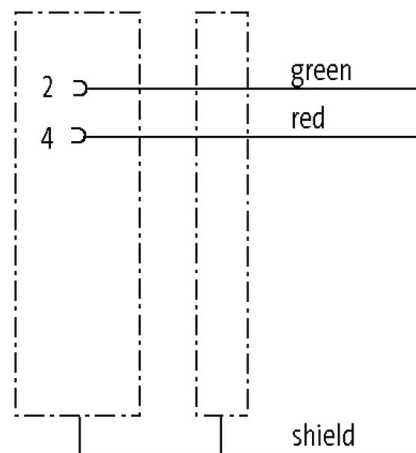

Product may differ from Image

Form

The information in this brochure has been compiled with the utmost care.

Liability for the correctness completeness and topicality of the information is restricted to gross negligence. Version: 10/20