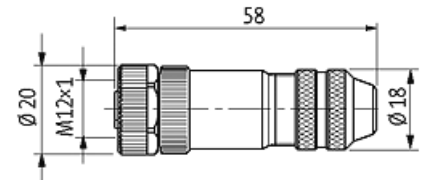

M12 FEMALE 0° B CODED SHIELDED WIREABLE SCREW TERM.2 POLE max. 0.75mm² 6-8mm PROFIBUS

Female straight

M12, 2-pole

B-coded

shielded

Screw terminals

Sealing range (cable Ø): 6...8 mm

Illustration

Form 14025

Technical Data

Operating voltage	max. 60 V
Operating current per contact	max. 4 A
Connection cross section	max. 0.75 mm ²
Sealing range (cable Ø)	6...8 mm
Housing	Brass, nickel plated
Protection	IP67 inserted and tightened (EN 60529)

General data

Temperature range -25...+85 °C

Commercial data

country of origin	DE
customs tariff number	85366990
EAN	4048879198615
eClass	27279221
Packaging unit	1

Sketch

Product may differ from Image